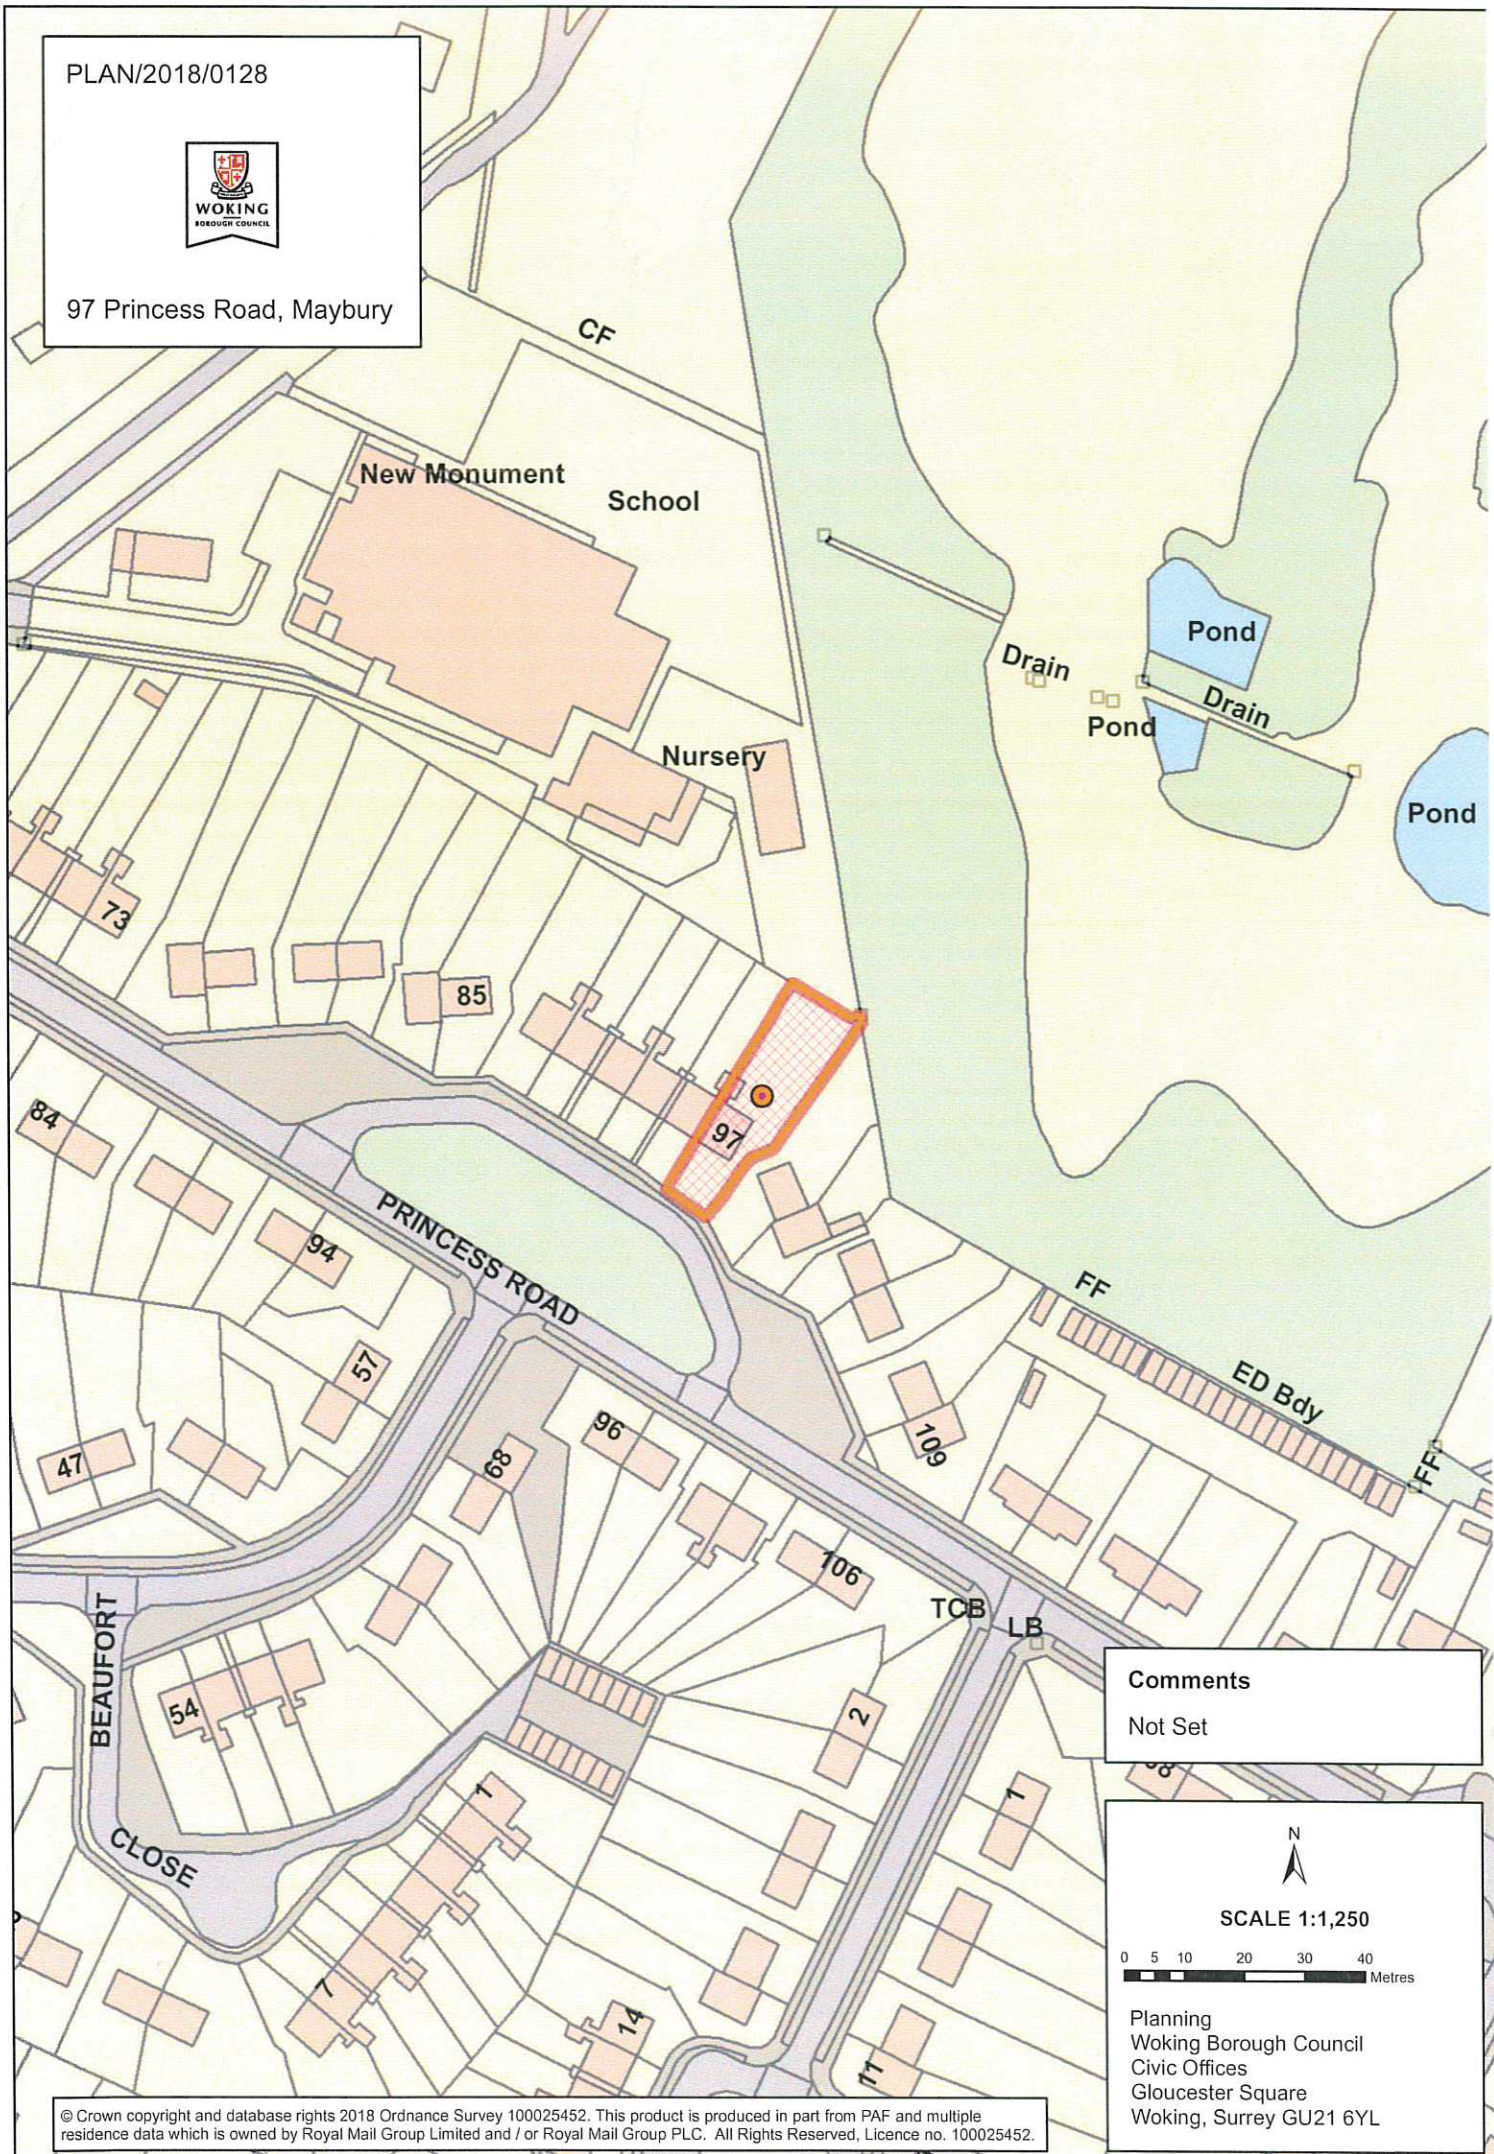

PLAN/2018/0128

97 Princess Road, Maybury

Comments
Not Set

Planning
Woking Borough Council
Civic Offices
Gloucester Square
Woking, Surrey GU21 6YL